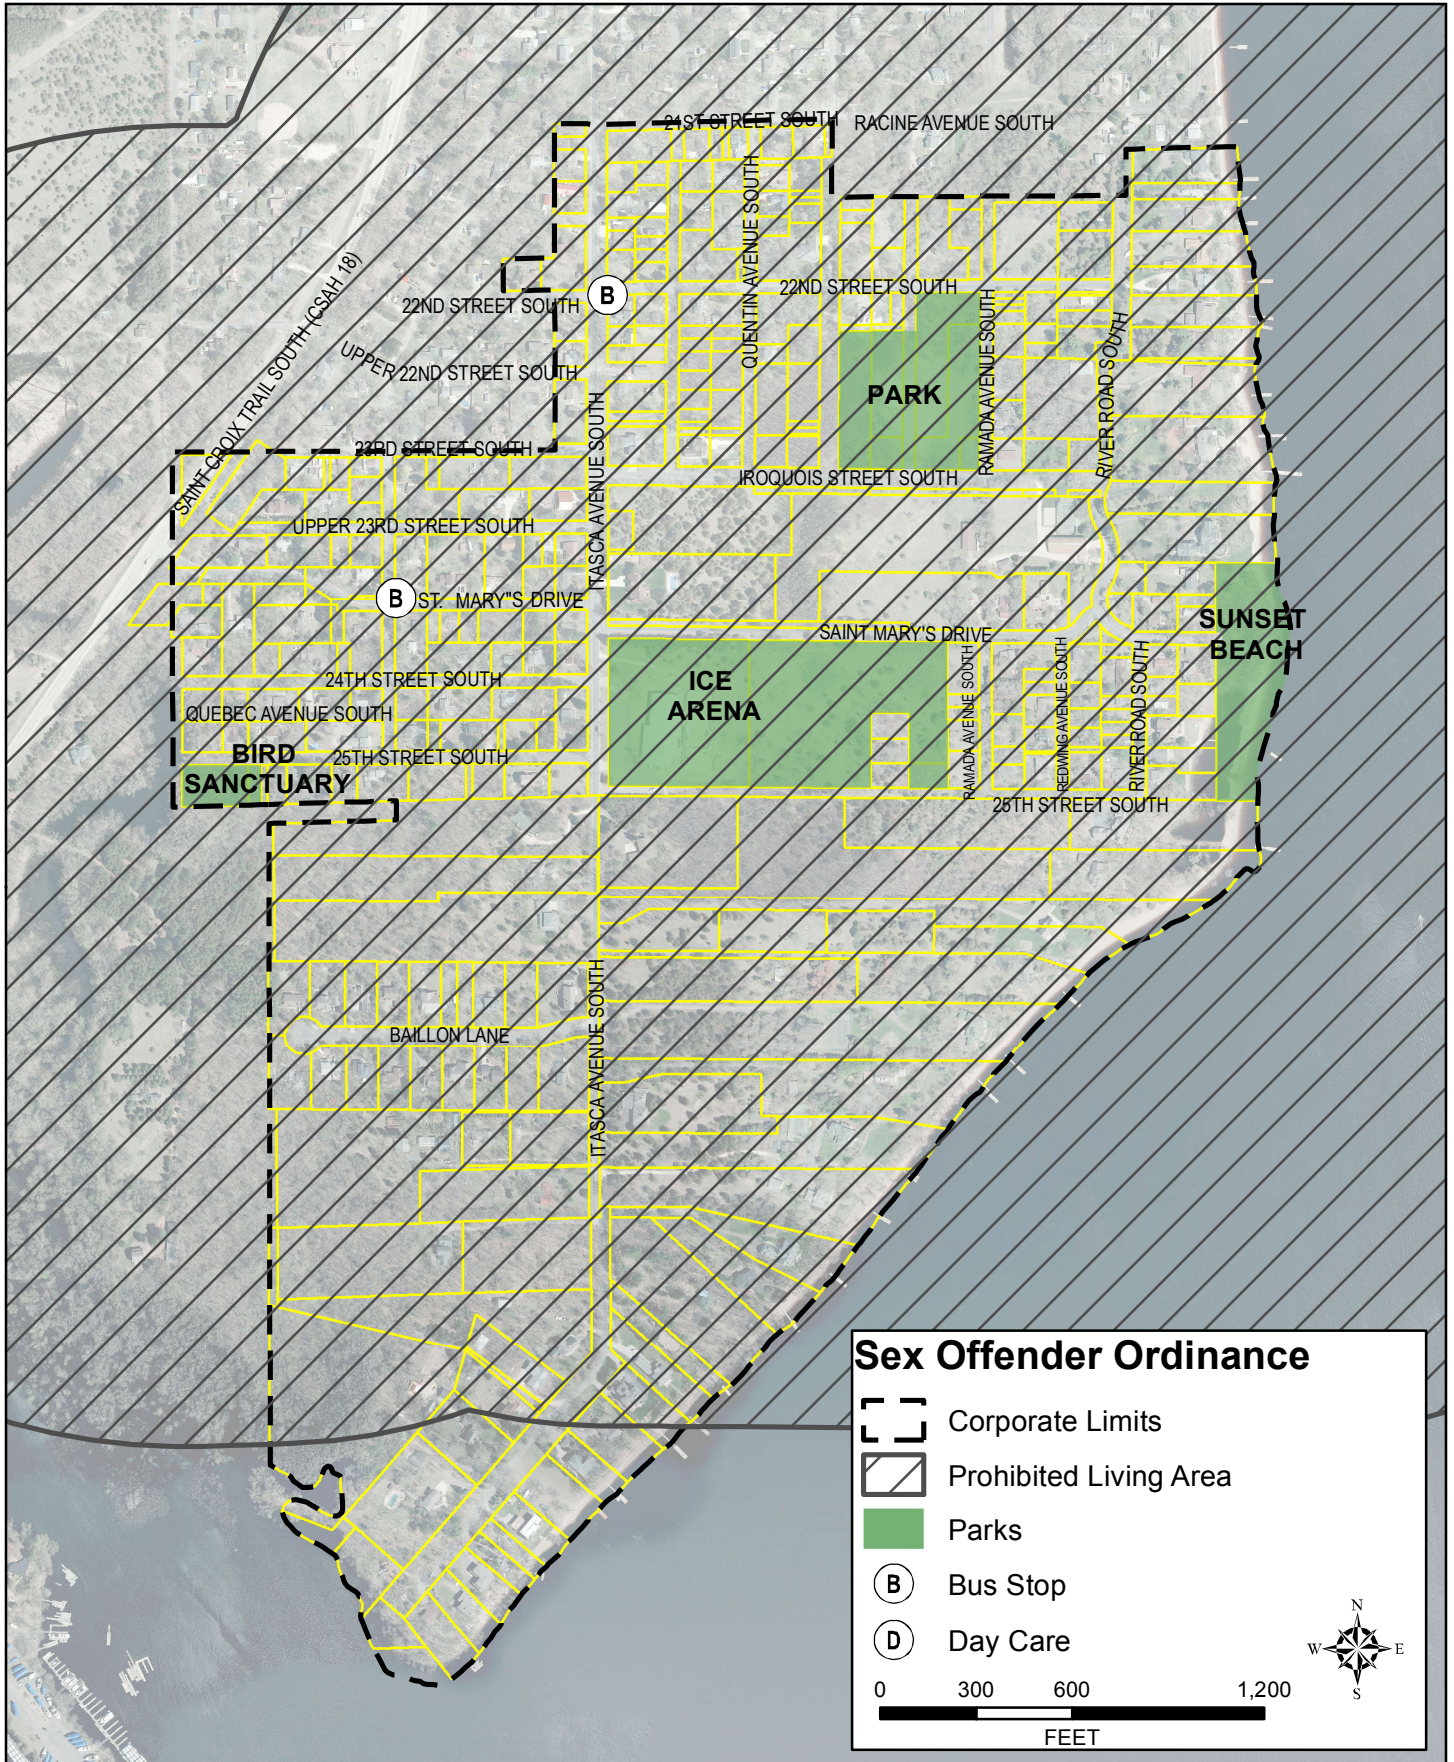

156 HIGH STREET
SUITE 300
NEW RICHMOND, WI 54017
TF: (888) 881-4281
FAX: (888) 908-8166
www.sehinc.com

Project: STMP1 138251
Print Date: 8/1/2017
Map by: thastings
Projection: NAD 1983 HARN Adj MN
Washington Co (ft)
Source: Washington County

**SEXUAL OFFENDER AND
SEXUAL PREDATOR
PROHIBITED AREA OF RESIDENCE**
St. Mary's Point, Minnesota

Exhibit
1